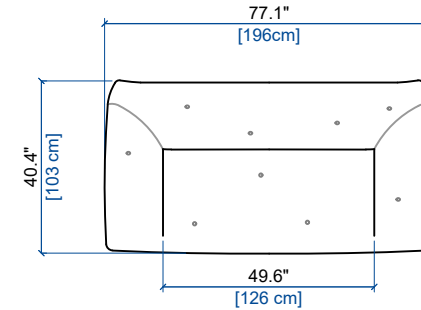

height: 28" [71 cm]
seat height: 15" [38 cm]
arm width: 13.8" [35 cm]

CANAPE 3 PLACES
3-SEAT SOFA
SOFA 3 PLAZAS

height: 28" [71 cm]
seat height: 15" [38 cm]
arm width: 13.8" [35 cm]

CANAPE 2,5 PLACES
2.5-SEAT SOFA
SOFA 2,5 PLAZAS

height: 28" [71 cm]
seat height: 15" [38 cm]
arm width: 13.8" [35 cm]

CANAPE 2 PLACES
2-SEAT SOFA
SOFA 2 PLAZAS

height: 28" [71 cm]
seat height: 15" [38 cm]
arm width: 13.8" [35 cm]

FAUTEUIL
ARMCHAIR
SILLON

height: 33.8" [86 cm]
seat height: 15" [38 cm]
arm width: 13.8" [35 cm]

CANAPE 3 PLACES
3-SEAT SOFA
SOFA 3 PLAZAS

height: 33.8" [86 cm]
seat height: 15" [38 cm]
arm width: 13.8" [35 cm]

CANAPE 2,5 PLACES
2.5-SEAT SOFA
SOFA 2,5 PLAZAS

height: 33.8" [86 cm]
seat height: 15" [38 cm]
arm width: 10.6" [27 cm]