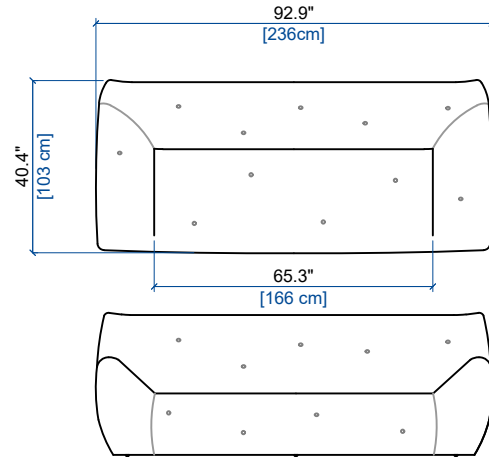

height: 28" [71 cm]
seat height: 15" [38 cm]
arm width: 13.8" [35 cm]

CANAPE 2 PLACES
2-SEAT SOFA
SOFA 2 PLAZAS

height: 28" [71 cm]
seat height: 15" [38 cm]
arm width: 13.8" [35 cm]

FAUTEUIL
ARMCHAIR
SILLON

height: 33.8" [86 cm]
seat height: 15" [38 cm]
arm width: 13.8" [35 cm]

CANAPE 3 PLACES
3-SEAT SOFA
SOFA 3 PLAZAS

height: 33.8" [86 cm]
seat height: 15" [38 cm]
arm width: 13.8" [35 cm]

CANAPE 2,5 PLACES
2.5-SEAT SOFA
SOFA 2,5 PLAZAS

height: 33.8" [86 cm]
seat height: 15" [38 cm]
arm width: 13.8" [35 cm]

CANAPE 2 PLACES
2-SEAT SOFA
SOFA 2 PLAZAS

height: 33.8" [86 cm]
seat height: 15" [38 cm]
arm width: 13.8" [35 cm]

FAUTEUIL
ARMCHAIR
SILLON

height: 33.8" [86 cm]
seat height: 15" [38 cm]
arm width: 10.6" [27 cm]