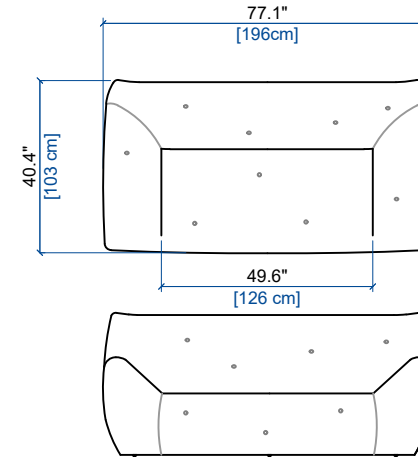

height: 28" [71 cm]
seat height: 15" [38 cm]
arm width: 13.8" [35 cm]

CANAPE 2 PLACES
2-SEAT SOFA
SOFA 2 PLAZAS

height: 28" [71 cm]
seat height: 15" [38 cm]
arm width: 13.8" [35 cm]

FAUTEUIL
ARMCHAIR
SILLON

height: 33.8" [86 cm]
seat height: 15" [38 cm]
arm width: 13.8" [35 cm]

CANAPE 3 PLACES
3-SEAT SOFA
SOFA 3 PLAZAS

height: 33.8" [86 cm]
seat height: 15" [38 cm]
arm width: 13.8" [35 cm]

CANAPE 2,5 PLACES
2.5-SEAT SOFA
SOFA 2,5 PLAZAS

height: 33.8" [86 cm]
seat height: 15" [38 cm]
arm width: 13.8" [35 cm]

CANAPE 2 PLACES
2-SEAT SOFA
SOFA 2 PLAZAS

height: 33.8" [86 cm]
seat height: 15" [38 cm]
arm width: 13.8" [35 cm]

FAUTEUIL
ARMCHAIR
SILLON

height: 33.8" [86 cm]
seat height: 15" [38 cm]
arm width: 10.6" [27 cm]