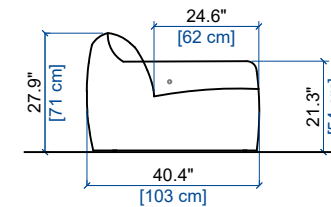

height: 28" [71 cm]
seat height: 15" [38 cm]
arm width: 13.8" [35 cm]

CANAPE 3 PLACES
3-SEAT SOFA
SOFA 3 PLAZAS

height: 28" [71 cm]
seat height: 15" [38 cm]
arm width: 13.8" [35 cm]

CANAPE 2,5 PLACES
2.5-SEAT SOFA
SOFA 2,5 PLAZAS

height: 28" [71 cm]
seat height: 15" [38 cm]
arm width: 13.8" [35 cm]

CANAPE 2 PLACES
2-SEAT SOFA
SOFA 2 PLAZAS

height: 28" [71 cm]
seat height: 15" [38 cm]
arm width: 13.8" [35 cm]

FAUTEUIL
ARMCHAIR
SILLON

height: 28" [71 cm]
seat height: 15" [38 cm]
arm width: 10.6" [27 cm]

POUF
OTTOMAN
PUF

seat height: 15" [38 cm]

HAUT DOSSIER / HIGH BACK / RESPALDO ALTO

GRAND CANAPE 3 PLACES
LARGE 3-SEAT SOFA
GRAN SOFA 3 PLAZAS

height: 33.8" [86 cm]
seat height: 15" [38 cm]
arm width: 10.6" [27 cm]