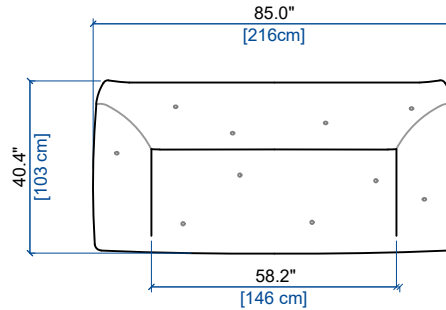

height: 28" [71 cm]
seat height: 15" [38 cm]
arm width: 13.8" [35 cm]

CANAPE 3 PLACES
3-SEAT SOFA
SOFA 3 PLAZAS

height: 28" [71 cm]
seat height: 15" [38 cm]
arm width: 13.8" [35 cm]

CANAPE 2,5 PLACES
2.5-SEAT SOFA
SOFA 2,5 PLAZAS

height: 28" [71 cm]
seat height: 15" [38 cm]
arm width: 13.8" [35 cm]

CANAPE 2 PLACES
2-SEAT SOFA
SOFA 2 PLAZAS

height: 28" [71 cm]
seat height: 15" [38 cm]
arm width: 13.8" [35 cm]

FAUTEUIL
ARMCHAIR
SILLON

height: 33.8" [86 cm]
seat height: 15" [38 cm]
arm width: 13.8" [35 cm]

CANAPE 3 PLACES
3-SEAT SOFA
SOFA 3 PLAZAS

height: 33.8" [86 cm]
seat height: 15" [38 cm]
arm width: 13.8" [35 cm]

CANAPE 2,5 PLACES
2.5-SEAT SOFA
SOFA 2,5 PLAZAS

height: 33.8" [86 cm]
seat height: 15" [38 cm]
arm width: 10.6" [27 cm]