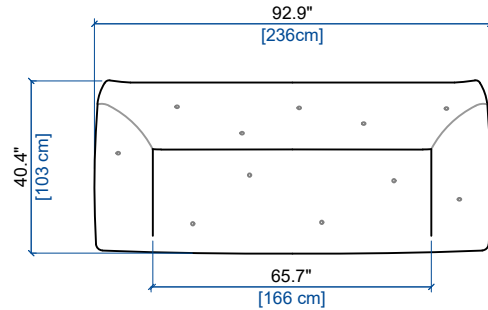

height: 28" [71 cm]
seat height: 15" [38 cm]
arm width: 13.8" [35 cm]

CANAPE 3 PLACES
3-SEAT SOFA
SOFA 3 PLAZAS

height: 28" [71 cm]
seat height: 15" [38 cm]
arm width: 13.8" [35 cm]

CANAPE 2,5 PLACES
2.5-SEAT SOFA
SOFA 2,5 PLAZAS

height: 28" [71 cm]
seat height: 15" [38 cm]
arm width: 13.8" [35 cm]

CANAPE 2 PLACES
2-SEAT SOFA
SOFA 2 PLAZAS

height: 28" [71 cm]
seat height: 15" [38 cm]
arm width: 13.8" [35 cm]

FAUTEUIL
ARMCHAIR
SILLON

height: 33.8" [86 cm]
seat height: 15" [38 cm]
arm width: 13.8" [35 cm]

CANAPE 3 PLACES
3-SEAT SOFA
SOFA 3 PLAZAS

height: 33.8" [86 cm]
seat height: 15" [38 cm]
arm width: 13.8" [35 cm]

CANAPE 2,5 PLACES
2.5-SEAT SOFA
SOFA 2,5 PLAZAS

height: 33.8" [86 cm]
seat height: 15" [38 cm]
arm width: 10.6" [27 cm]