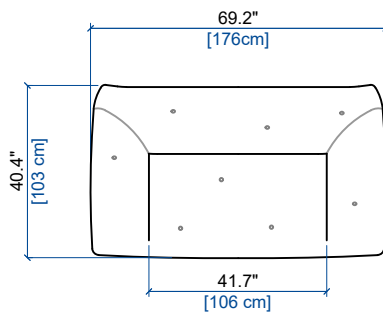

height: 28" [71 cm]
seat height: 15" [38 cm]
arm width: 13.8" [35 cm]

CANAPE 3 PLACES
3-SEAT SOFA
SOFA 3 PLAZAS

height: 28" [71 cm]
seat height: 15" [38 cm]
arm width: 13.8" [35 cm]

CANAPE 2,5 PLACES
2.5-SEAT SOFA
SOFA 2,5 PLAZAS

height: 28" [71 cm]
seat height: 15" [38 cm]
arm width: 13.8" [35 cm]

CANAPE 2 PLACES
2-SEAT SOFA
SOFA 2 PLAZAS

height: 28" [71 cm]
seat height: 15" [38 cm]
arm width: 13.8" [35 cm]

FAUTEUIL
ARMCHAIR
SILLON

height: 33.8" [86 cm]
seat height: 15" [38 cm]
arm width: 13.8" [35 cm]

CANAPE 3 PLACES
3-SEAT SOFA
SOFA 3 PLAZAS

height: 33.8" [86 cm]
seat height: 15" [38 cm]
arm width: 13.8" [35 cm]

CANAPE 2,5 PLACES
2.5-SEAT SOFA
SOFA 2,5 PLAZAS

height: 33.8" [86 cm]
seat height: 15" [38 cm]
arm width: 10.6" [27 cm]