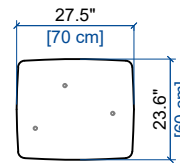

height: 28" [71 cm]
seat height: 15" [38 cm]
arm width: 13.8" [35 cm]

CANAPE 3 PLACES
3-SEAT SOFA
SOFA 3 PLAZAS

height: 28" [71 cm]
seat height: 15" [38 cm]
arm width: 13.8" [35 cm]

CANAPE 2,5 PLACES
2.5-SEAT SOFA
SOFA 2,5 PLAZAS

height: 28" [71 cm]
seat height: 15" [38 cm]
arm width: 13.8" [35 cm]

CANAPE 2 PLACES
2-SEAT SOFA
SOFA 2 PLAZAS

height: 28" [71 cm]
seat height: 15" [38 cm]
arm width: 13.8" [35 cm]

FAUTEUIL
ARMCHAIR
SILLON

height: 28" [71 cm]
seat height: 15" [38 cm]
arm width: 10.6" [27 cm]

POUF
OTTOMAN
PUF

seat height: 15" [38 cm]

HAUT DOSSIER / HIGH BACK / RESPALDO ALTO

GRAND CANAPE 3 PLACES
LARGE 3-SEAT SOFA
GRAN SOFA 3 PLAZAS

height: 33.8" [86 cm]
seat height: 15" [38 cm]
arm width: 10.6" [27 cm]