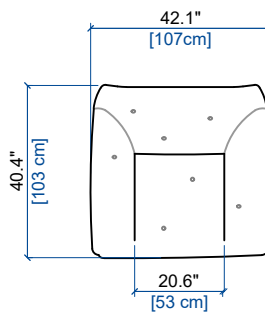

height: 28" [71 cm]
seat height: 15" [38 cm]
arm width: 13.8" [35 cm]

CANAPE 3 PLACES
3-SEAT SOFA
SOFA 3 PLAZAS

height: 28" [71 cm]
seat height: 15" [38 cm]
arm width: 13.8" [35 cm]

CANAPE 2,5 PLACES
2.5-SEAT SOFA
SOFA 2,5 PLAZAS

height: 28" [71 cm]
seat height: 15" [38 cm]
arm width: 13.8" [35 cm]

CANAPE 2 PLACES
2-SEAT SOFA
SOFA 2 PLAZAS

height: 28" [71 cm]
seat height: 15" [38 cm]
arm width: 13.8" [35 cm]

FAUTEUIL
ARMCHAIR
SILLON

height: 33.8" [86 cm]
seat height: 15" [38 cm]
arm width: 13.8" [35 cm]

CANAPE 3 PLACES
3-SEAT SOFA
SOFA 3 PLAZAS

height: 33.8" [86 cm]
seat height: 15" [38 cm]
arm width: 13.8" [35 cm]

CANAPE 2,5 PLACES
2.5-SEAT SOFA
SOFA 2,5 PLAZAS

height: 33.8" [86 cm]
seat height: 15" [38 cm]
arm width: 10.6" [27 cm]