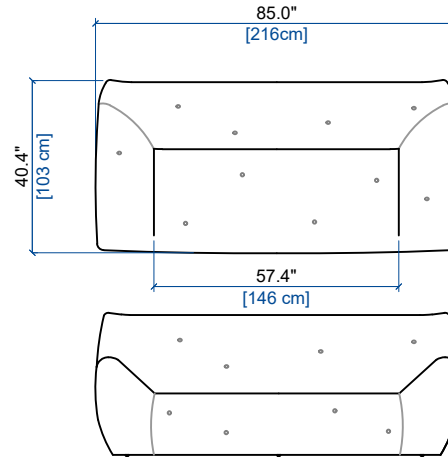

height: 28" [71 cm]
seat height: 15" [38 cm]
arm width: 13.8" [35 cm]

CANAPE 2 PLACES
2-SEAT SOFA
SOFA 2 PLAZAS

height: 28" [71 cm]
seat height: 15" [38 cm]
arm width: 13.8" [35 cm]

FAUTEUIL
ARMCHAIR
SILLON

height: 33.8" [86 cm]
seat height: 15" [38 cm]
arm width: 13.8" [35 cm]

CANAPE 3 PLACES
3-SEAT SOFA
SOFA 3 PLAZAS

height: 33.8" [86 cm]
seat height: 15" [38 cm]
arm width: 13.8" [35 cm]

CANAPE 2,5 PLACES
2.5-SEAT SOFA
SOFA 2,5 PLAZAS

height: 33.8" [86 cm]
seat height: 15" [38 cm]
arm width: 13.8" [35 cm]

CANAPE 2 PLACES
2-SEAT SOFA
SOFA 2 PLAZAS

height: 33.8" [86 cm]
seat height: 15" [38 cm]
arm width: 13.8" [35 cm]

FAUTEUIL
ARMCHAIR
SILLON

height: 33.8" [86 cm]
seat height: 15" [38 cm]
arm width: 10.6" [27 cm]