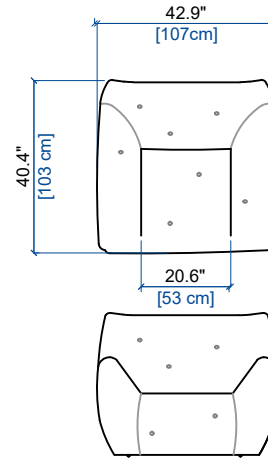

height: 28" [71 cm]
seat height: 15" [38 cm]
arm width: 13.8" [35 cm]

CANAPE 2 PLACES
2-SEAT SOFA
SOFA 2 PLAZAS

height: 28" [71 cm]
seat height: 15" [38 cm]
arm width: 13.8" [35 cm]

FAUTEUIL
ARMCHAIR
SILLON

height: 33.8" [86 cm]
seat height: 15" [38 cm]
arm width: 13.8" [35 cm]

CANAPE 3 PLACES
3-SEAT SOFA
SOFA 3 PLAZAS

height: 33.8" [86 cm]
seat height: 15" [38 cm]
arm width: 13.8" [35 cm]

CANAPE 2,5 PLACES
2.5-SEAT SOFA
SOFA 2,5 PLAZAS

height: 33.8" [86 cm]
seat height: 15" [38 cm]
arm width: 13.8" [35 cm]

CANAPE 2 PLACES
2-SEAT SOFA
SOFA 2 PLAZAS

height: 33.8" [86 cm]
seat height: 15" [38 cm]
arm width: 13.8" [35 cm]

FAUTEUIL
ARMCHAIR
SILLON

height: 33.8" [86 cm]
seat height: 15" [38 cm]
arm width: 10.6" [27 cm]