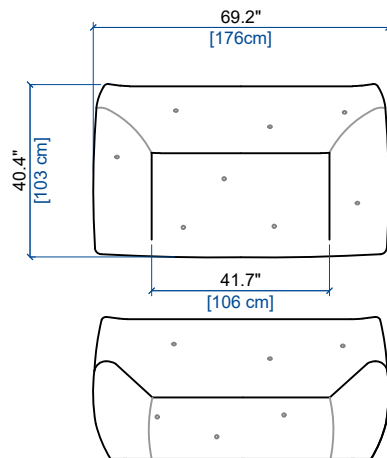

height: 28" [71 cm]
seat height: 15" [38 cm]
arm width: 13.8" [35 cm]

CANAPE 2 PLACES
2-SEAT SOFA
SOFA 2 PLAZAS

height: 28" [71 cm]
seat height: 15" [38 cm]
arm width: 13.8" [35 cm]

FAUTEUIL
ARMCHAIR
SILLON

height: 33.8" [86 cm]
seat height: 15" [38 cm]
arm width: 13.8" [35 cm]

CANAPE 3 PLACES
3-SEAT SOFA
SOFA 3 PLAZAS

height: 33.8" [86 cm]
seat height: 15" [38 cm]
arm width: 13.8" [35 cm]

CANAPE 2,5 PLACES
2.5-SEAT SOFA
SOFA 2,5 PLAZAS

height: 33.8" [86 cm]
seat height: 15" [38 cm]
arm width: 13.8" [35 cm]

CANAPE 2 PLACES
2-SEAT SOFA
SOFA 2 PLAZAS

height: 33.8" [86 cm]
seat height: 15" [38 cm]
arm width: 13.8" [35 cm]

FAUTEUIL
ARMCHAIR
SILLON

height: 33.8" [86 cm]
seat height: 15" [38 cm]
arm width: 10.6" [27 cm]