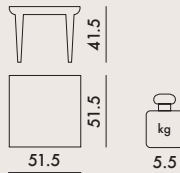

6080

MATERIAL

Smooth batch-dyed polyethylene