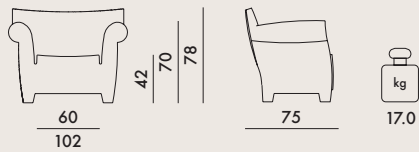

BUBBLE CLUB 2000

Design Philippe Starck

Compasso D'Oro 2001

6050

6070

6080

MATERIAL

Smooth batch-dyed polyethylene

	level achieved	
	armchair	sofa
EN 15373:2007		
5.1	Compliant	Compliant
5.2	Compliant	Compliant
Attachment A para. A.2	3	3
EN 1728:2000		
6.2.1	3	3
6.2.2	3	3
6.5	3	3
6.6	3	3
6.7	3	-
6.15	3	-
maximum level=3		

6050	1	41.2	1.181	192X75X82
6070	1	25.0	0.657	104X77X82
6080	1	6.5	0.124	53X44X53