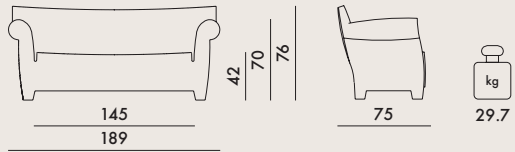

BUBBLE CLUB 2000

Design Philippe Starck

Compasso D'Oro 2001

6050

6070

6080

MATERIAL

Smooth batch-dyed polyethylene

	level achieved	
	armchair	sofa
EN 15373:2007		
5.1	Compliant	Compliant
5.2	Compliant	Compliant
Attachment A para. A.2	3	3
EN 1728:2000		
6.2.1	3	3
6.2.2	3	3
6.5	3	3
6.6	3	3
6.7	3	-
6.15	3	-
maximum level=3		

6050	1	41.2	1.181	192X75X82
6070	1	25.0	0.657	104X77X82
6080	1	6.5	0.124	53X44X53