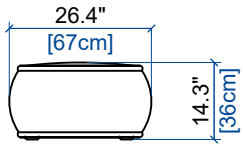

design Stephen BURKS

GRAND POUF ROND
LARGE ROUND OTTOMAN
GRAN PUF REDONDO