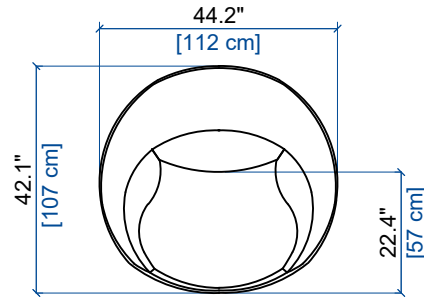

FAUTEUIL PIVOTANT  
SWIVEL ARMCHAIR  
SILLON GIRATORIO

height: 29.8"/38.6" [73cm/98cm]  
seat height: 17.4" [44cm]

FAUTEUIL  
ARMCHAIR  
SILLON

height: 29.8"/38.6" [73cm/98cm]  
seat height: 17.4" [44cm]