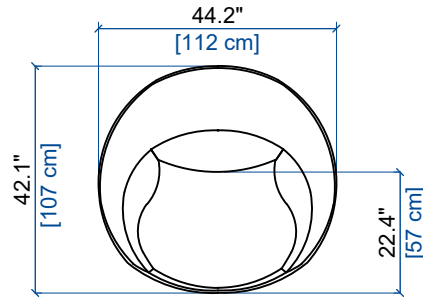

FAUTEUIL PIVOTANT  
SWIVEL ARMCHAIR  
SILLON GIRATORIO

height: 29.8"/38.6" [73cm/98cm]  
seat height: 17.4" [44cm]

FAUTEUIL  
ARMCHAIR  
SILLON

height: 29.8"/38.6" [73cm/98cm]  
seat height: 17.4" [44cm]