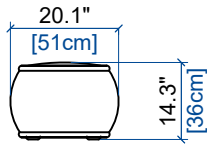

FAUTEUIL PIVOTANT  
SWIVEL ARMCHAIR  
SILLON GIRATORIO

height: 29.8"/38.6" [73cm/98cm]  
seat height: 17.4" [44cm]

FAUTEUIL  
ARMCHAIR  
SILLON

height: 29.8"/38.6" [73cm/98cm]  
seat height: 17.4" [44cm]