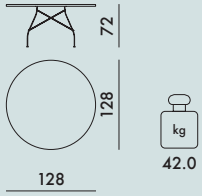

GLOSSY OUTDOOR 2019

Design Antonio Citterio with Oliver Löw

5578

5573