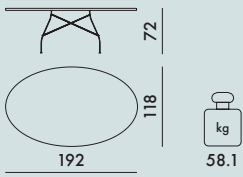

# GLOSSY OUTDOOR 2019

Design Antonio Citterio with Oliver Löw

5578

5573

**FRAME**  
Painted steel

**TOP**  
Stoneware

Stoneware in solid colour

BB  
White  
White

NN  
Black  
Black

CN  
Aged Bronze  
Black

ph. Enrico Confi

|             |         |      |       |           |
|-------------|---------|------|-------|-----------|
| <b>5578</b> | 1 top   | 45.0 | 0.146 | 135X135X8 |
|             | 1 frame | 8.39 | 0.107 | 80X74X18  |
| <b>5573</b> | 1 top   | 67.8 | 0.204 | 204X125X8 |
|             | 1 frame | 8.39 | 0.107 | 80X74X18  |