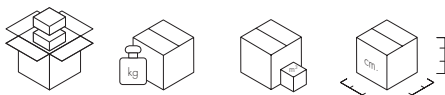

5578	1 top	45.0	0.146	135X135X8
	1 frame	8.39	0.107	80X74X18
5573	1 top	67.8	0.204	204X125X8
	1 frame	8.39	0.107	80X74X18