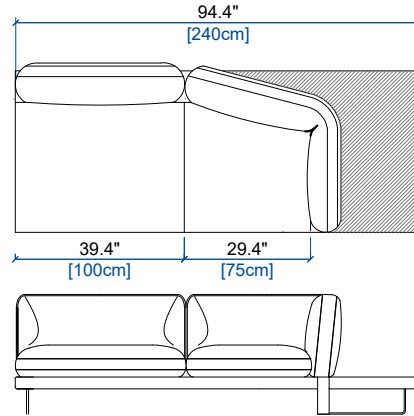

height: 27.9" [71 cm]  
seat height: 16.1" [41 cm]  
arm width: 7.9" [20 cm]

**D5T** CANAPE 5 PLACES - TROTTOIR (2 PARTIES)  
5 SEAT SOFA - PLATFORM (2 PARTS)  
SOFA 5 PLAZAS - PLATAFORMA (2 PARTES)

height: 27.9" [71 cm]  
seat height: 16.1" [41 cm]  
arm width: 7.9" [20 cm]

**D52** CANAPE 5 PLACES (2 PARTIES)  
5 SEAT SOFA (2 PARTS)  
SOFA 5 PLAZAS (2 PARTES)

height: 27.9" [71 cm]  
seat height: 16.1" [41 cm]  
arm width: 7.9" [20 cm]

**D4G** GRAND CANAPE 4 PLACES (2 PARTIES)  
LARGE 4 SEAT SOFA (2 PARTS)  
GRAN SOFA 4 PLAZAS (2 PARTES)

height: 27.9" [71 cm]  
seat height: 16.1" [41 cm]  
arm width: 7.9" [20 cm]

design Roberto TAPINASSI & Maurizio MANZONI

181 GRANDE BANQUETTE 3 PLACES - TROTTOIR GAUCHE  
LARGE 3 SEAT ARMLESS SOFA - LEFT PLATFORM  
GRAND ELEMENTO 3 PLAZAS - PLATAFORMA IZQUIERDA

height: 27.9" [71 cm]  
seat height: 16.1" [41 cm]  
arm width: 7.9" [20 cm]

182 GRANDE BANQUETTE 3 PLACES - TROTTOIR DROIT  
LARGE 3 SEAT ARMLESS SOFA - RIGHT PLATFORM  
GRAND ELEMENTO 3 PLAZAS - PLATAFORMA DERECHA