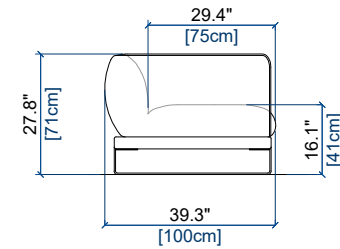

design Roberto TAPINASSI & Maurizio MANZONI

height: 27.9" [71 cm]  
seat height: 16.1" [41 cm]  
arm width: 7.9" [20 cm]

height: 27.9" [71 cm]  
seat height: 16.1" [41 cm]  
arm width: 7.9" [20 cm]

height: 27.9" [71 cm]  
seat height: 16.1" [41 cm]  
arm width: 7.9" [20 cm]

height: 27.9" [71 cm]  
seat height: 16.1" [41 cm]  
arm width: 7.9" [20 cm]

**D5T** CANAPE 5 PLACES - TROTTOIR (2 PARTIES)  
5 SEAT SOFA - PLATFORM (2 PARTS)  
SOFA 5 PLAZAS - PLATAFORMA (2 PARTES)

height: 27.9" [71 cm]  
seat height: 16.1" [41 cm]  
arm width: 7.9" [20 cm]

**D52** CANAPE 5 PLACES (2 PARTIES)  
5 SEAT SOFA (2 PARTS)  
SOFA 5 PLAZAS (2 PARTES)

height: 27.9" [71 cm]  
seat height: 16.1" [41 cm]  
arm width: 7.9" [20 cm]

**D4G** GRAND CANAPE 4 PLACES (2 PARTIES)  
LARGE 4 SEAT SOFA (2 PARTS)  
GRAN SOFA 4 PLAZAS (2 PARTES)

height: 27.9" [71 cm]  
seat height: 16.1" [41 cm]  
arm width: 7.9" [20 cm]

design Roberto TAPINASSI & Maurizio MANZONI

181 GRANDE BANQUETTE 3 PLACES - TROTTOIR GAUCHE  
LARGE 3 SEAT ARMLESS SOFA - LEFT PLATFORM  
GRAND ELEMENTO 3 PLAZAS - PLATAFORMA IZQUIERDA