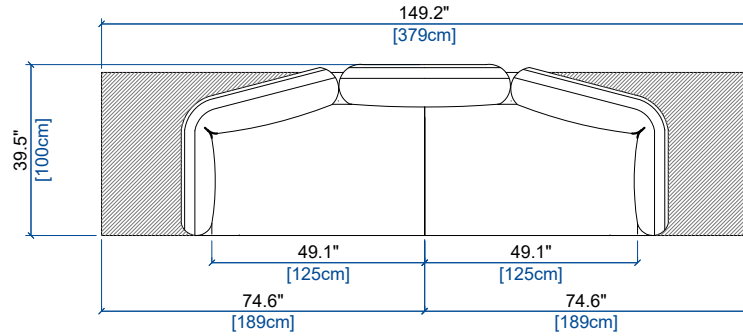

design Roberto TAPINASSI & Maurizio MANZONI

height: 27.9" [71 cm]  
seat height: 16.1" [41 cm]  
arm width: 7.9" [20 cm]

height: 27.9" [71 cm]  
seat height: 16.1" [41 cm]  
arm width: 7.9" [20 cm]

height: 27.9" [71 cm]  
seat height: 16.1" [41 cm]  
arm width: 7.9" [20 cm]

height: 27.9" [71 cm]  
seat height: 16.1" [41 cm]  
arm width: 7.9" [20 cm]

design Roberto TAPINASSI & Maurizio MANZONI

**D6T** CANAPE 6 PLACES - TROTTOIR (2 PARTIES)  
6 SEAT SOFA - PLATFORM (2 PARTS)  
SOFA 6 PLAZAS - PLATAFORMA (2 PARTES)

height: 27.9" [71 cm]  
seat height: 16.1" [41 cm]  
arm width: 7.9" [20 cm]

**D5T** CANAPE 5 PLACES - TROTTOIR (2 PARTIES)  
5 SEAT SOFA - PLATFORM (2 PARTS)  
SOFA 5 PLAZAS - PLATAFORMA (2 PARTES)

height: 27.9" [71 cm]  
seat height: 16.1" [41 cm]  
arm width: 7.9" [20 cm]

**D52** CANAPE 5 PLACES (2 PARTIES)  
5 SEAT SOFA (2 PARTS)  
SOFA 5 PLAZAS (2 PARTES)

height: 27.9" [71 cm]  
seat height: 16.1" [41 cm]  
arm width: 7.9" [20 cm]

**D4G** GRAND CANAPE 4 PLACES (2 PARTIES)  
LARGE 4 SEAT SOFA (2 PARTS)  
GRAN SOFA 4 PLAZAS (2 PARTES)