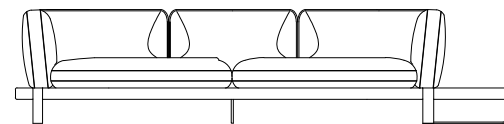

design Roberto TAPINASSI & Maurizio MANZONI

height: 27.9" [71 cm]  
seat height: 16.1" [41 cm]  
arm width: 7.9" [20 cm]

height: 27.9" [71 cm]  
seat height: 16.1" [41 cm]  
arm width: 7.9" [20 cm]

height: 27.9" [71 cm]  
seat height: 16.1" [41 cm]  
arm width: 7.9" [20 cm]

height: 27.9" [71 cm]  
seat height: 16.1" [41 cm]  
arm width: 7.9" [20 cm]

design Roberto TAPINASSI & Maurizio MANZONI

**D6T** CANAPE 6 PLACES - TROTTOIR (2 PARTIES)  
6 SEAT SOFA - PLATFORM (2 PARTS)  
SOFA 6 PLAZAS - PLATAFORMA (2 PARTES)

height: 27.9" [71 cm]  
seat height: 16.1" [41 cm]  
arm width: 7.9" [20 cm]

**D5T** CANAPE 5 PLACES - TROTTOIR (2 PARTIES)  
5 SEAT SOFA - PLATFORM (2 PARTS)  
SOFA 5 PLAZAS - PLATAFORMA (2 PARTES)

height: 27.9" [71 cm]  
seat height: 16.1" [41 cm]  
arm width: 7.9" [20 cm]

**D52** CANAPE 5 PLACES (2 PARTIES)  
5 SEAT SOFA (2 PARTS)  
SOFA 5 PLAZAS (2 PARTES)

height: 27.9" [71 cm]  
seat height: 16.1" [41 cm]  
arm width: 7.9" [20 cm]

**D4G** GRAND CANAPE 4 PLACES (2 PARTIES)  
LARGE 4 SEAT SOFA (2 PARTS)  
GRAN SOFA 4 PLAZAS (2 PARTES)