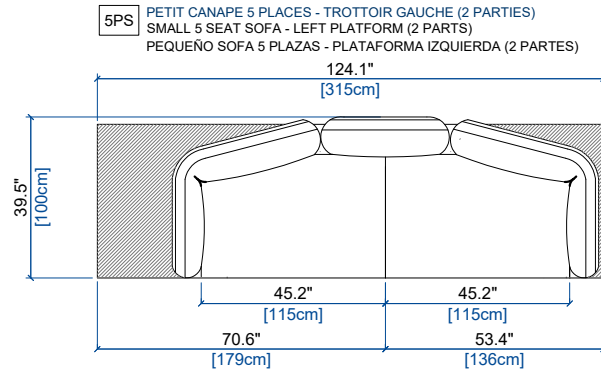

design Roberto TAPINASSI & Maurizio MANZONI

height: 27.9" [71 cm]  
seat height: 16.1" [41 cm]  
arm width: 7.9" [20 cm]

height: 27.9" [71 cm]  
seat height: 16.1" [41 cm]  
arm width: 7.9" [20 cm]

height: 27.9" [71 cm]  
seat height: 16.1" [41 cm]  
arm width: 7.9" [20 cm]

height: 27.9" [71 cm]  
seat height: 16.1" [41 cm]  
arm width: 7.9" [20 cm]

design Roberto TAPINASSI & Maurizio MANZONI

**D6T** CANAPE 6 PLACES - TROTTOIR (2 PARTIES)  
6 SEAT SOFA - PLATFORM (2 PARTS)  
SOFA 6 PLAZAS - PLATAFORMA (2 PARTES)

height: 27.9" [71 cm]  
seat height: 16.1" [41 cm]  
arm width: 7.9" [20 cm]

**D5T** CANAPE 5 PLACES - TROTTOIR (2 PARTIES)  
5 SEAT SOFA - PLATFORM (2 PARTS)  
SOFA 5 PLAZAS - PLATAFORMA (2 PARTES)

height: 27.9" [71 cm]  
seat height: 16.1" [41 cm]  
arm width: 7.9" [20 cm]

**D52** CANAPE 5 PLACES (2 PARTIES)  
5 SEAT SOFA (2 PARTS)  
SOFA 5 PLAZAS (2 PARTES)

height: 27.9" [71 cm]  
seat height: 16.1" [41 cm]  
arm width: 7.9" [20 cm]

**D4G** GRAND CANAPE 4 PLACES (2 PARTIES)  
LARGE 4 SEAT SOFA (2 PARTS)  
GRAN SOFA 4 PLAZAS (2 PARTES)