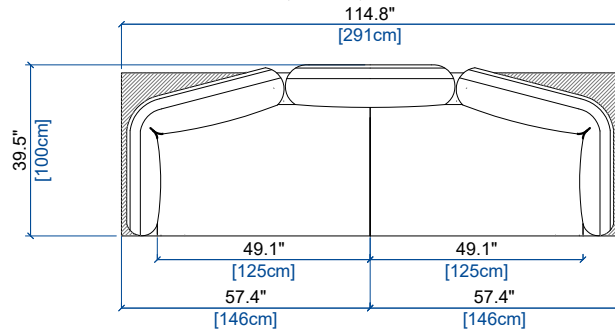

design Roberto TAPINASSI & Maurizio MANZONI

height: 27.9" [71 cm]  
seat height: 16.1" [41 cm]  
arm width: 7.9" [20 cm]

height: 27.9" [71 cm]  
seat height: 16.1" [41 cm]  
arm width: 7.9" [20 cm]

height: 27.9" [71 cm]  
seat height: 16.1" [41 cm]  
arm width: 7.9" [20 cm]

height: 27.9" [71 cm]  
seat height: 16.1" [41 cm]  
arm width: 7.9" [20 cm]

design Roberto TAPINASSI & Maurizio MANZONI

**D6T** CANAPE 6 PLACES - TROTTOIR (2 PARTIES)  
6 SEAT SOFA - PLATFORM (2 PARTS)  
SOFA 6 PLAZAS - PLATAFORMA (2 PARTES)

height: 27.9" [71 cm]  
seat height: 16.1" [41 cm]  
arm width: 7.9" [20 cm]

**D5T** CANAPE 5 PLACES - TROTTOIR (2 PARTIES)  
5 SEAT SOFA - PLATFORM (2 PARTS)  
SOFA 5 PLAZAS - PLATAFORMA (2 PARTES)

height: 27.9" [71 cm]  
seat height: 16.1" [41 cm]  
arm width: 7.9" [20 cm]

**D52** CANAPE 5 PLACES (2 PARTIES)  
5 SEAT SOFA (2 PARTS)  
SOFA 5 PLAZAS (2 PARTES)

height: 27.9" [71 cm]  
seat height: 16.1" [41 cm]  
arm width: 7.9" [20 cm]

**D4G** GRAND CANAPE 4 PLACES (2 PARTIES)  
LARGE 4 SEAT SOFA (2 PARTS)  
GRAN SOFA 4 PLAZAS (2 PARTES)