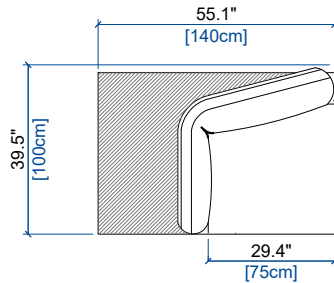

**D52** CANAPE 5 PLACES (2 PARTIES)  
5 SEAT SOFA (2 PARTS)  
SOFA 5 PLAZAS (2 PARTES)

height: 27.9" [71 cm]  
seat height: 16.1" [41 cm]  
arm width: 7.9" [20 cm]

**D4G** GRAND CANAPE 4 PLACES (2 PARTIES)  
LARGE 4 SEAT SOFA (2 PARTS)  
GRAN SOFA 4 PLAZAS (2 PARTES)

height: 27.9" [71 cm]  
seat height: 16.1" [41 cm]  
arm width: 7.9" [20 cm]

182 GRANDE BANQUETTE 3 PLACES - TROTTOIR DROIT  
LARGE 3 SEAT ARMLESS SOFA - RIGHT PLATFORM  
GRAND ELEMENTO 3 PLAZAS - PLATAFORMA DERECHA

height: 27.9" [71 cm]  
seat height: 16.1" [41 cm]  
arm width: 7.9" [20 cm]

175 BANQUETTE 3 PLACES - TROTTOIR GAUCHE  
3-SEAT ARMLESS SOFA - LEFT PLATFORM  
ELEMENTO 3 PLAZAS - PLATAFORMA IZQUIERDA

height: 27.9" [71 cm]  
seat height: 16.1" [41 cm]  
arm width: 7.9" [20 cm]

176 BANQUETTE 3 PLACES - TROTTOIR DROIT  
3-SEAT ARMLESS SOFA - RIGHT PLATFORM  
ELEMENTO 3 PLAZAS - PLATAFORMA DERECHA

height: 27.9" [71 cm]  
seat height: 16.1" [41 cm]  
arm width: 7.9" [20 cm]

179 BANQUETTE 1,5 PLACE - TROTTOIR GAUCHE  
1.5-SEAT ARMLESS SOFA - LEFT PLATFORM  
BANQUETA 1,5 PLAZA - PLATAFORMA IZQUIERDA