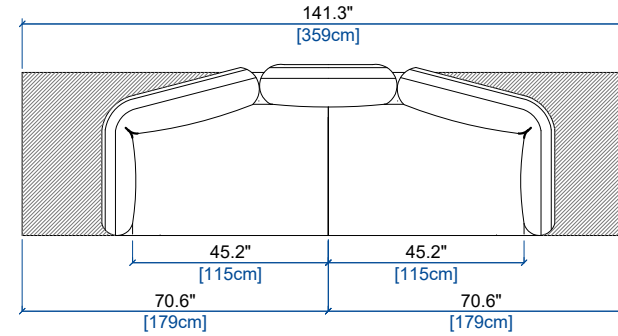

design Roberto TAPINASSI & Maurizio MANZONI

height: 27.9" [71 cm]  
seat height: 16.1" [41 cm]  
arm width: 7.9" [20 cm]

height: 27.9" [71 cm]  
seat height: 16.1" [41 cm]  
arm width: 7.9" [20 cm]

height: 27.9" [71 cm]  
seat height: 16.1" [41 cm]  
arm width: 7.9" [20 cm]

height: 27.9" [71 cm]  
seat height: 16.1" [41 cm]  
arm width: 7.9" [20 cm]

design Roberto TAPINASSI & Maurizio MANZONI

**D6T** CANAPE 6 PLACES - TROTTOIR (2 PARTIES)  
6 SEAT SOFA - PLATFORM (2 PARTS)  
SOFA 6 PLAZAS - PLATAFORMA (2 PARTES)

height: 27.9" [71 cm]  
seat height: 16.1" [41 cm]  
arm width: 7.9" [20 cm]

**D5T** CANAPE 5 PLACES - TROTTOIR (2 PARTIES)  
5 SEAT SOFA - PLATFORM (2 PARTS)  
SOFA 5 PLAZAS - PLATAFORMA (2 PARTES)

height: 27.9" [71 cm]  
seat height: 16.1" [41 cm]  
arm width: 7.9" [20 cm]

**D52** CANAPE 5 PLACES (2 PARTIES)  
5 SEAT SOFA (2 PARTS)  
SOFA 5 PLAZAS (2 PARTES)

height: 27.9" [71 cm]  
seat height: 16.1" [41 cm]  
arm width: 7.9" [20 cm]

**D4G** GRAND CANAPE 4 PLACES (2 PARTIES)  
LARGE 4 SEAT SOFA (2 PARTS)  
GRAN SOFA 4 PLAZAS (2 PARTES)