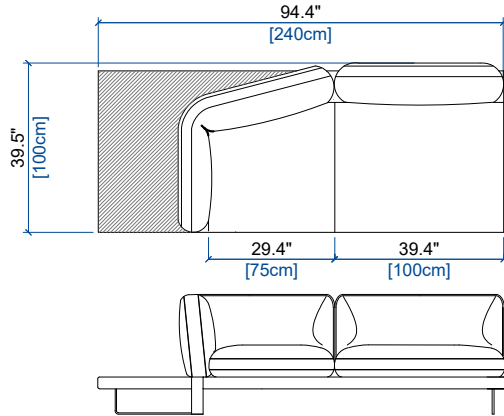

height: 27.9" [71 cm]  
seat height: 16.1" [41 cm]  
arm width: 7.9" [20 cm]

design Roberto TAPINASSI & Maurizio MANZONI

**D6T** CANAPE 6 PLACES - TROTTOIR (2 PARTIES)  
6 SEAT SOFA - PLATFORM (2 PARTS)  
SOFA 6 PLAZAS - PLATAFORMA (2 PARTES)

height: 27.9" [71 cm]  
seat height: 16.1" [41 cm]  
arm width: 7.9" [20 cm]

**D5T** CANAPE 5 PLACES - TROTTOIR (2 PARTIES)  
5 SEAT SOFA - PLATFORM (2 PARTS)  
SOFA 5 PLAZAS - PLATAFORMA (2 PARTES)

height: 27.9" [71 cm]  
seat height: 16.1" [41 cm]  
arm width: 7.9" [20 cm]

**D52** CANAPE 5 PLACES (2 PARTIES)  
5 SEAT SOFA (2 PARTS)  
SOFA 5 PLAZAS (2 PARTES)

height: 27.9" [71 cm]  
seat height: 16.1" [41 cm]  
arm width: 7.9" [20 cm]

**D4G** GRAND CANAPE 4 PLACES (2 PARTIES)  
LARGE 4 SEAT SOFA (2 PARTS)  
GRAN SOFA 4 PLAZAS (2 PARTES)

height: 27.9" [71 cm]  
seat height: 16.1" [41 cm]  
arm width: 7.9" [20 cm]

design Roberto TAPINASSI & Maurizio MANZONI

181 GRANDE BANQUETTE 3 PLACES - TROTTOIR GAUCHE  
LARGE 3 SEAT ARMLESS SOFA - LEFT PLATFORM  
GRAND ELEMENTO 3 PLAZAS - PLATAFORMA IZQUIERDA