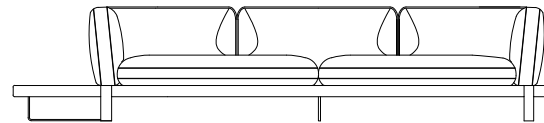

design Roberto TAPINASSI & Maurizio MANZONI

height: 27.9" [71 cm]
seat height: 16.1" [41 cm]
arm width: 7.9" [20 cm]