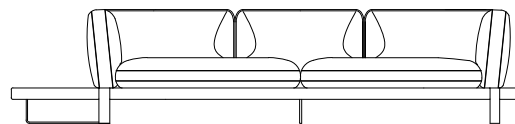

design Roberto TAPINASSI & Maurizio MANZONI

height: 27.9" [71 cm]  
seat height: 16.1" [41 cm]  
arm width: 7.9" [20 cm]

height: 27.9" [71 cm]  
seat height: 16.1" [41 cm]  
arm width: 7.9" [20 cm]

height: 27.9" [71 cm]  
seat height: 16.1" [41 cm]  
arm width: 7.9" [20 cm]

height: 27.9" [71 cm]  
seat height: 16.1" [41 cm]  
arm width: 7.9" [20 cm]

design Roberto TAPINASSI & Maurizio MANZONI

**D6T** CANAPE 6 PLACES - TROTTOIR (2 PARTIES)  
6 SEAT SOFA - PLATFORM (2 PARTS)  
SOFA 6 PLAZAS - PLATAFORMA (2 PARTES)