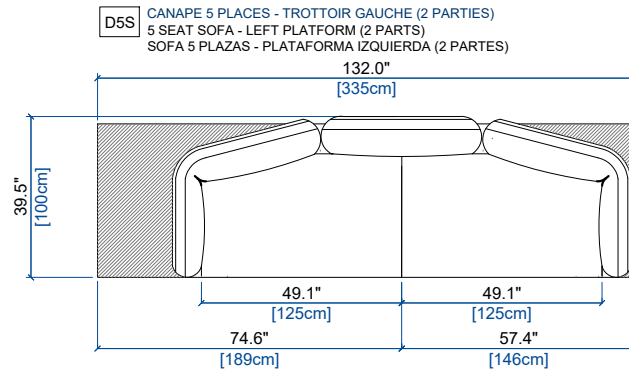

Estructura: Metal, abeto macizo, multilaminado de pino  
Interior asiento: Espuma HR bi-densidad 35-45 kg/m<sup>3</sup> y copos de fibras poliéster  
Interior respaldo: Espuma HR 28 kg/m<sup>3</sup> y copos de fibras poliéster, lastre de bolitas de plomo  
Patas: Metal acabado en bronce satinado  
Plataforma: MDF chapado y tintado, contorno piel

design Roberto TAPINASSI & Maurizio MANZONI

height: 27.9" [71 cm]  
seat height: 16.1" [41 cm]  
arm width: 7.9" [20 cm]

height: 27.9" [71 cm]  
seat height: 16.1" [41 cm]  
arm width: 7.9" [20 cm]

height: 27.9" [71 cm]  
seat height: 16.1" [41 cm]  
arm width: 7.9" [20 cm]

height: 27.9" [71 cm]  
seat height: 16.1" [41 cm]  
arm width: 7.9" [20 cm]

**D5T** CANAPE 5 PLACES - TROTTOIR (2 PARTIES)  
5 SEAT SOFA - PLATFORM (2 PARTS)  
SOFA 5 PLAZAS - PLATAFORMA (2 PARTES)

height: 27.9" [71 cm]  
seat height: 16.1" [41 cm]  
arm width: 7.9" [20 cm]

**D52** CANAPE 5 PLACES (2 PARTIES)  
5 SEAT SOFA (2 PARTS)  
SOFA 5 PLAZAS (2 PARTES)

height: 27.9" [71 cm]  
seat height: 16.1" [41 cm]  
arm width: 7.9" [20 cm]

**D4G** GRAND CANAPE 4 PLACES (2 PARTIES)  
LARGE 4 SEAT SOFA (2 PARTS)  
GRAN SOFA 4 PLAZAS (2 PARTES)