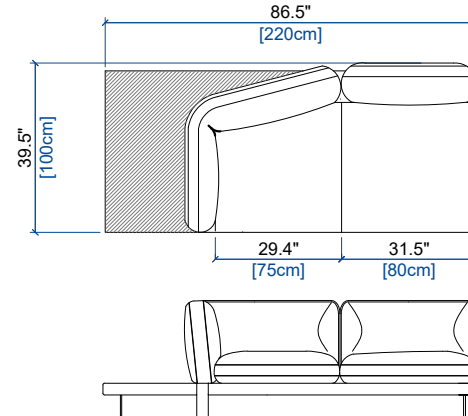

175 BANQUETTE 3 PLACES - TROTTOIR GAUCHE
3-SEAT ARMLESS SOFA - LEFT PLATFORM
ELEMENTO 3 PLAZAS - PLATAFORMA IZQUIERDA