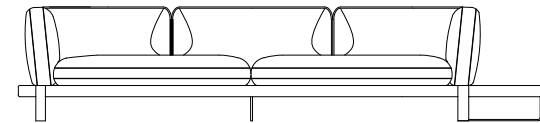

design Roberto TAPINASSI & Maurizio MANZONI

height: 27.9" [71 cm]  
seat height: 16.1" [41 cm]  
arm width: 7.9" [20 cm]

height: 27.9" [71 cm]  
seat height: 16.1" [41 cm]  
arm width: 7.9" [20 cm]

height: 27.9" [71 cm]  
seat height: 16.1" [41 cm]  
arm width: 7.9" [20 cm]

height: 27.9" [71 cm]  
seat height: 16.1" [41 cm]  
arm width: 7.9" [20 cm]

**D5T** CANAPE 5 PLACES - TROTTOIR (2 PARTIES)  
5 SEAT SOFA - PLATFORM (2 PARTS)  
SOFA 5 PLAZAS - PLATAFORMA (2 PARTES)

height: 27.9" [71 cm]  
seat height: 16.1" [41 cm]  
arm width: 7.9" [20 cm]

**D52** CANAPE 5 PLACES (2 PARTIES)  
5 SEAT SOFA (2 PARTS)  
SOFA 5 PLAZAS (2 PARTES)

height: 27.9" [71 cm]  
seat height: 16.1" [41 cm]  
arm width: 7.9" [20 cm]

**D4G** GRAND CANAPE 4 PLACES (2 PARTIES)  
LARGE 4 SEAT SOFA (2 PARTS)  
GRAN SOFA 4 PLAZAS (2 PARTES)