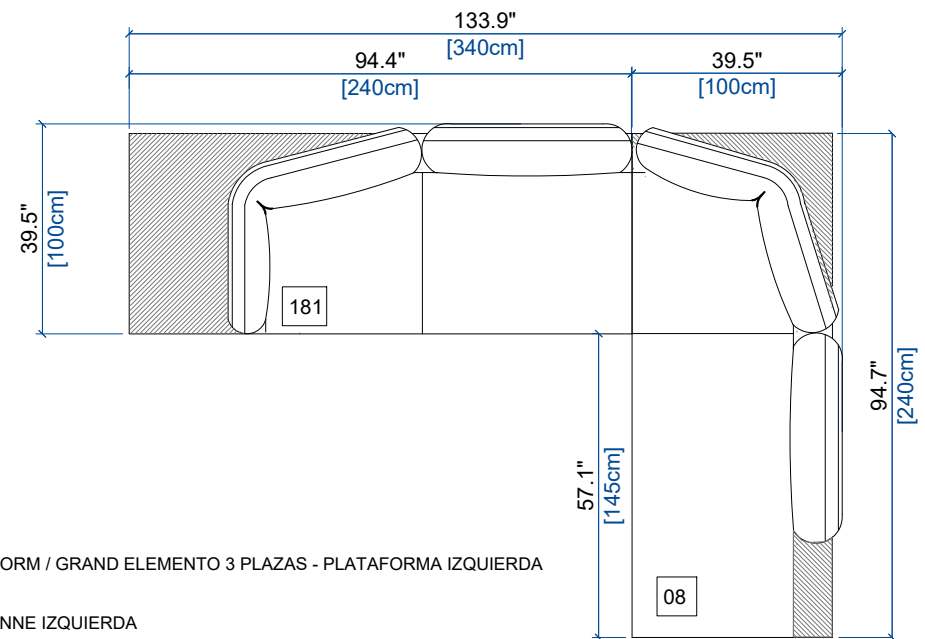

LIBRETTO

design Roberto TAPINASSI & Maurizio MANZONI

181 GRANDE BANQUETTE 3 PLACES - TROTTOIR GAUCHE / LARGE 3 SEAT ARMLESS SOFA - LEFT PLATFORM / GRAND ELEMENTO 3 PLAZAS - PLATAFORMA IZQUIERDA

08 GRAND ANGLE/MERIDIENNE GAUCHE / LARGE CORNER/MERIDIENNE LEFT / GRAN ANGULO/MERIDIENNE IZQUIERDA