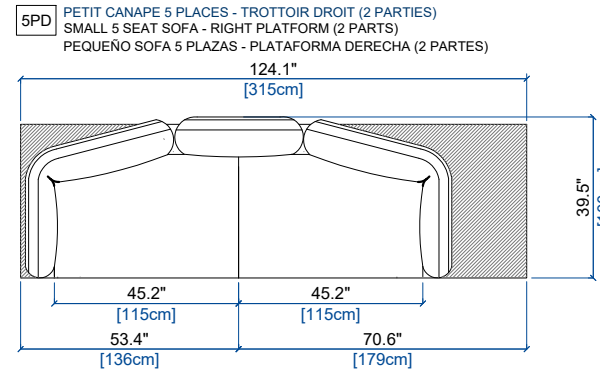

design Roberto TAPINASSI & Maurizio MANZONI

height: 27.9" [71 cm]  
seat height: 16.1" [41 cm]  
arm width: 7.9" [20 cm]

height: 27.9" [71 cm]  
seat height: 16.1" [41 cm]  
arm width: 7.9" [20 cm]

height: 27.9" [71 cm]  
seat height: 16.1" [41 cm]  
arm width: 7.9" [20 cm]

height: 27.9" [71 cm]  
seat height: 16.1" [41 cm]  
arm width: 7.9" [20 cm]

design Roberto TAPINASSI & Maurizio MANZONI

**D6T** CANAPE 6 PLACES - TROTTOIR (2 PARTIES)  
6 SEAT SOFA - PLATFORM (2 PARTS)  
SOFA 6 PLAZAS - PLATAFORMA (2 PARTES)

height: 27.9" [71 cm]  
seat height: 16.1" [41 cm]  
arm width: 7.9" [20 cm]

**D5T** CANAPE 5 PLACES - TROTTOIR (2 PARTIES)  
5 SEAT SOFA - PLATFORM (2 PARTS)  
SOFA 5 PLAZAS - PLATAFORMA (2 PARTES)

height: 27.9" [71 cm]  
seat height: 16.1" [41 cm]  
arm width: 7.9" [20 cm]

**D52** CANAPE 5 PLACES (2 PARTIES)  
5 SEAT SOFA (2 PARTS)  
SOFA 5 PLAZAS (2 PARTES)

height: 27.9" [71 cm]  
seat height: 16.1" [41 cm]  
arm width: 7.9" [20 cm]

**D4G** GRAND CANAPE 4 PLACES (2 PARTIES)  
LARGE 4 SEAT SOFA (2 PARTS)  
GRAN SOFA 4 PLAZAS (2 PARTES)