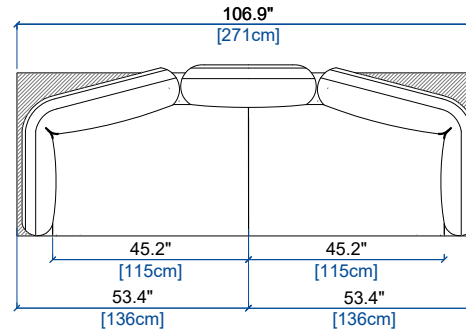

design Roberto TAPINASSI & Maurizio MANZONI

height: 27.9" [71 cm]  
seat height: 16.1" [41 cm]  
arm width: 7.9" [20 cm]

height: 27.9" [71 cm]  
seat height: 16.1" [41 cm]  
arm width: 7.9" [20 cm]

height: 27.9" [71 cm]  
seat height: 16.1" [41 cm]  
arm width: 7.9" [20 cm]

height: 27.9" [71 cm]  
seat height: 16.1" [41 cm]  
arm width: 7.9" [20 cm]

design Roberto TAPINASSI & Maurizio MANZONI

**D6T** CANAPE 6 PLACES - TROTTOIR (2 PARTIES)  
6 SEAT SOFA - PLATFORM (2 PARTS)  
SOFA 6 PLAZAS - PLATAFORMA (2 PARTES)

height: 27.9" [71 cm]  
seat height: 16.1" [41 cm]  
arm width: 7.9" [20 cm]

**D5T** CANAPE 5 PLACES - TROTTOIR (2 PARTIES)  
5 SEAT SOFA - PLATFORM (2 PARTS)  
SOFA 5 PLAZAS - PLATAFORMA (2 PARTES)

height: 27.9" [71 cm]  
seat height: 16.1" [41 cm]  
arm width: 7.9" [20 cm]

**D52** CANAPE 5 PLACES (2 PARTIES)  
5 SEAT SOFA (2 PARTS)  
SOFA 5 PLAZAS (2 PARTES)

height: 27.9" [71 cm]  
seat height: 16.1" [41 cm]  
arm width: 7.9" [20 cm]

**D4G** GRAND CANAPE 4 PLACES (2 PARTIES)  
LARGE 4 SEAT SOFA (2 PARTS)  
GRAN SOFA 4 PLAZAS (2 PARTES)