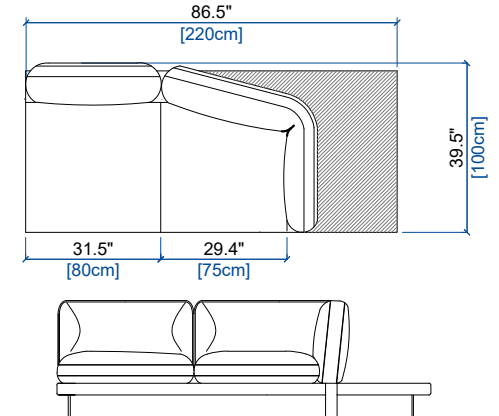

176 BANQUETTE 3 PLACES - TROTTOIR DROIT
3-SEAT ARMLESS SOFA - RIGHT PLATFORM
ELEMENTO 3 PLAZAS - PLATAFORMA DERECHA