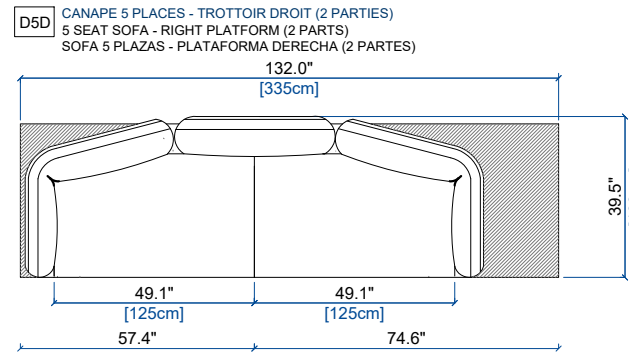

design Roberto TAPINASSI & Maurizio MANZONI

height: 27.9" [71 cm]  
seat height: 16.1" [41 cm]  
arm width: 7.9" [20 cm]

height: 27.9" [71 cm]  
seat height: 16.1" [41 cm]  
arm width: 7.9" [20 cm]

height: 27.9" [71 cm]  
seat height: 16.1" [41 cm]  
arm width: 7.9" [20 cm]

height: 27.9" [71 cm]  
seat height: 16.1" [41 cm]  
arm width: 7.9" [20 cm]

design Roberto TAPINASSI & Maurizio MANZONI

**D6T** CANAPE 6 PLACES - TROTTOIR (2 PARTIES)  
6 SEAT SOFA - PLATFORM (2 PARTS)  
SOFA 6 PLAZAS - PLATAFORMA (2 PARTES)

height: 27.9" [71 cm]  
seat height: 16.1" [41 cm]  
arm width: 7.9" [20 cm]

**D5T** CANAPE 5 PLACES - TROTTOIR (2 PARTIES)  
5 SEAT SOFA - PLATFORM (2 PARTS)  
SOFA 5 PLAZAS - PLATAFORMA (2 PARTES)

height: 27.9" [71 cm]  
seat height: 16.1" [41 cm]  
arm width: 7.9" [20 cm]

**D52** CANAPE 5 PLACES (2 PARTIES)  
5 SEAT SOFA (2 PARTS)  
SOFA 5 PLAZAS (2 PARTES)

height: 27.9" [71 cm]  
seat height: 16.1" [41 cm]  
arm width: 7.9" [20 cm]

**D4G** GRAND CANAPE 4 PLACES (2 PARTIES)  
LARGE 4 SEAT SOFA (2 PARTS)  
GRAN SOFA 4 PLAZAS (2 PARTES)