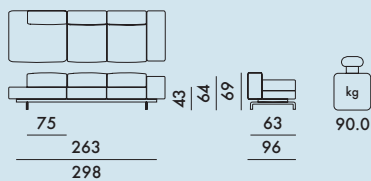

LARGO 2016

Design Piero Lissoni

7155
2-seater

7170
3-seater

7171
3-seater, right ottoman

7179
3-seater, left ottoman

7172
Corner, 5-seater

7173
Corner, 6-seater

7174
Corner, 7-seater

	level reached
EN 1022:2005	Compliant
EN 16139:2013+AC 2013	Compliant
EN 1728:2012+AC 2013	
6.4	L2
6.5	L2
6.6	L2
6.8	L2
6.10	L2
6.11	L2
6.12	L2
6.13	L2
6.15	L2
6.16	L2
6.17	L2

7155

2 seat frames	37.0	0.851	101X78X54
2 armrests	21.0	0.424	101X42X50
1 base frame	18.0	0.134	190X64X11

7170

3 seat frames	55.5	1.276	101X78X54
2 armrests	21.0	0.424	101X42X50
1 base frame	22.7	0.187	265X64X11

7171/7179

2 seat frames	37.0	0.851	101X78X54
1 ottoman frame	26.0	0.633	102X115X54
1 armrest	10.5	0.212	101X42X50
1 base frame	22.7	0.187	265X64X11

7175

1 cushion	1.85	0.039	51X51X15
-----------	------	-------	----------