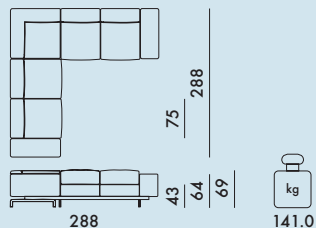

LARGO 2016

Design Piero Lissoni

7155
2-seater

7170
3-seater

7171
3-seater, right ottoman

7179
3-seater, left ottoman

7172
Corner, 5-seater

7173
Corner, 6-seater

7174
Corner, 7-seater

	level reached
EN 1022:2005	Compliant
EN 16139:2013+AC 2013	Compliant
EN 1728:2012+AC 2013	
6.4	L2
6.5	L2
6.6	L2
6.8	L2
6.10	L2
6.11	L2
6.12	L2
6.13	L2
6.15	L2
6.16	L2
6.17	L2

7155

2 seat frames	37.0	0.851	101X78X54
2 armrests	21.0	0.424	101X42X50
1 base frame	18.0	0.134	190X64X11

7170

3 seat frames	55.5	1.276	101X78X54
2 armrests	21.0	0.424	101X42X50
1 base frame	22.7	0.187	265X64X11

7171/7179

2 seat frames	37.0	0.851	101X78X54
1 ottoman frame	26.0	0.633	102X115X54
1 armrest	10.5	0.212	101X42X50
1 base frame	22.7	0.187	265X64X11

7175

1 cushion	1.85	0.039	51X51X15
-----------	------	-------	----------