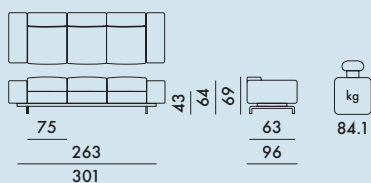

LARGO 2016

Design Piero Lissoni

7155
2-seater

7170
3-seater

7171
3-seater, right ottoman

7179
3-seater, left ottoman

7172
Corner, 5-seater

7173
Corner, 6-seater

7174
Corner, 7-seater

	level reached
EN 1022:2005	Compliant
EN 16139:2013+AC 2013	Compliant
EN 1728:2012+AC 2013	
6.4	L2
6.5	L2
6.6	L2
6.8	L2
6.10	L2
6.11	L2
6.12	L2
6.13	L2
6.15	L2
6.16	L2
6.17	L2

7155

2 seat frames	37.0	0.851	101X78X54
2 armrests	21.0	0.424	101X42X50
1 base frame	18.0	0.134	190X64X11

7170

3 seat frames	55.5	1.276	101X78X54
2 armrests	21.0	0.424	101X42X50
1 base frame	22.7	0.187	265X64X11

7171/7179

2 seat frames	37.0	0.851	101X78X54
1 ottoman frame	26.0	0.633	102X115X54
1 armrest	10.5	0.212	101X42X50
1 base frame	22.7	0.187	265X64X11

7175

1 cushion	1.85	0.039	51X51X15
-----------	------	-------	----------