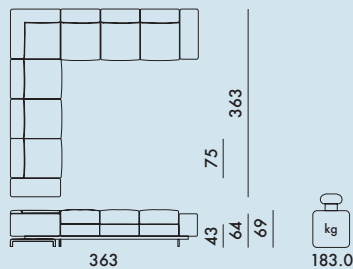

LARGO 2016

Design Piero Lissoni

7155
2-seater

7170
3-seater

7171
3-seater, right ottoman

7179
3-seater, left ottoman

7172
Corner, 5-seater

7173
Corner, 6-seater

7174
Corner, 7-seater

	level reached
EN 1022:2005	Compliant
EN 16139:2013+AC 2013	Compliant
EN 1728:2012+AC 2013	
6.4	L2
6.5	L2
6.6	L2
6.8	L2
6.10	L2
6.11	L2
6.12	L2
6.13	L2
6.15	L2
6.16	L2
6.17	L2

7155

2 seat frames	37.0	0.851	101X78X54
2 armrests	21.0	0.424	101X42X50
1 base frame	18.0	0.134	190X64X11

7170

3 seat frames	55.5	1.276	101X78X54
2 armrests	21.0	0.424	101X42X50
1 base frame	22.7	0.187	265X64X11

7171/7179

2 seat frames	37.0	0.851	101X78X54
1 ottoman frame	26.0	0.633	102X115X54
1 armrest	10.5	0.212	101X42X50
1 base frame	22.7	0.187	265X64X11

7175

1 cushion	1.85	0.039	51X51X15
-----------	------	-------	----------