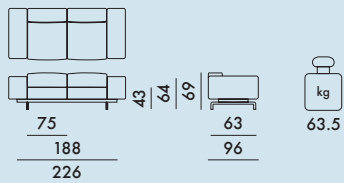

LARGO 2016

Design Piero Lissoni

7155
2-seater

7170
3-seater

7171
3-seater, right ottoman

7179
3-seater, left ottoman

7172
Corner, 5-seater

7173
Corner, 6-seater

7174
Corner, 7-seater

	level reached
EN 1022:2005	Compliant
EN 16139:2013+AC 2013	Compliant
EN 1728:2012+AC 2013	
6.4	L2
6.5	L2
6.6	L2
6.8	L2
6.10	L2
6.11	L2
6.12	L2
6.13	L2
6.15	L2
6.16	L2
6.17	L2

7155

2 seat frames	37.0	0.851	101X78X54
2 armrests	21.0	0.424	101X42X50
1 base frame	18.0	0.134	190X64X11

7170

3 seat frames	55.5	1.276	101X78X54
2 armrests	21.0	0.424	101X42X50
1 base frame	22.7	0.187	265X64X11

7171/7179

2 seat frames	37.0	0.851	101X78X54
1 ottoman frame	26.0	0.633	102X115X54
1 armrest	10.5	0.212	101X42X50
1 base frame	22.7	0.187	265X64X11

7175

1 cushion	1.85	0.039	51X51X15
-----------	------	-------	----------