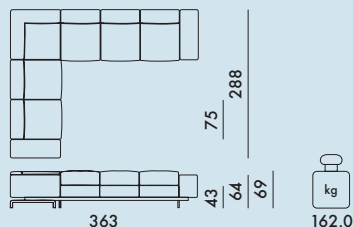

LARGO 2016

Design Piero Lissoni

7155
2-seater

7170
3-seater

7171
3-seater, right ottoman

7179
3-seater, left ottoman

7172
Corner, 5-seater

7173
Corner, 6-seater

7174
Corner, 7-seater

	level reached
EN 1022:2005	Compliant
EN 16139:2013+AC 2013	Compliant
EN 1728:2012+AC 2013	
6.4	L2
6.5	L2
6.6	L2
6.8	L2
6.10	L2
6.11	L2
6.12	L2
6.13	L2
6.15	L2
6.16	L2
6.17	L2

7155

2 seat frames	37.0	0.851	101X78X54
2 armrests	21.0	0.424	101X42X50
1 base frame	18.0	0.134	190X64X11

7170

3 seat frames	55.5	1.276	101X78X54
2 armrests	21.0	0.424	101X42X50
1 base frame	22.7	0.187	265X64X11

7171/7179

2 seat frames	37.0	0.851	101X78X54
1 ottoman frame	26.0	0.633	102X115X54
1 armrest	10.5	0.212	101X42X50
1 base frame	22.7	0.187	265X64X11

7175

1 cushion	1.85	0.039	51X51X15
-----------	------	-------	----------