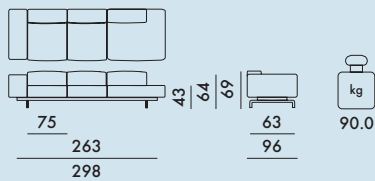

LARGO 2016

Design Piero Lissoni

7155
2-seater

7170
3-seater

7171
3-seater, right ottoman

7179
3-seater, left ottoman

7172
Corner, 5-seater

7173
Corner, 6-seater

7174
Corner, 7-seater

	level reached
EN 1022:2005	Compliant
EN 16139:2013+AC 2013	Compliant
EN 1728:2012+AC 2013	
6.4	L2
6.5	L2
6.6	L2
6.8	L2
6.10	L2
6.11	L2
6.12	L2
6.13	L2
6.15	L2
6.16	L2
6.17	L2

7155

2 seat frames	37.0	0.851	101X78X54
2 armrests	21.0	0.424	101X42X50
1 base frame	18.0	0.134	190X64X11

7170

3 seat frames	55.5	1.276	101X78X54
2 armrests	21.0	0.424	101X42X50
1 base frame	22.7	0.187	265X64X11

7171/7179

2 seat frames	37.0	0.851	101X78X54
1 ottoman frame	26.0	0.633	102X115X54
1 armrest	10.5	0.212	101X42X50
1 base frame	22.7	0.187	265X64X11

7175

1 cushion	1.85	0.039	51X51X15
-----------	------	-------	----------