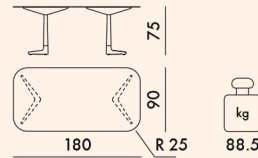

4123
OUTDOOR
Rectangular stoneware top with marble finish

4124
OUTDOOR
Rectangular glass top

4160
INDOOR
Rectangular stoneware top with marble finish

EN 1022:2005
EN 15372:2008 par. 5
EN 1730:2000

Level reached
Compliant
Compliant

6.2	3
6.3	3
6.4	3
6.5	3
6.6	3
6.8	3

Model	Top Weight (kg)	Leg Weight (kg)	Box Weight (kg)	Box Dimensions (cm)
4084/4085	1 top: 63.0	1 leg: 19.0	0.200	200X125X8
4123/4124	1 top: 44.0	1 leg: 19.0	0.125	165X95X8
4125/4126	1 top: 68.8	1 leg: 19.0	0.589	81X79X92
4160	1 top: 101.0	1 leg: 19.0	0.257	245X107X12