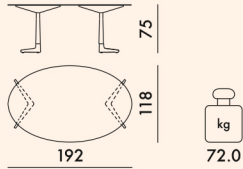

MULTIPLA XL 2016

Design Antonio Citterio

reddot award 2017
winner

4084
INDOOR
Oval stoneware top with marble finish

4085
OUTDOOR
Oval glass top