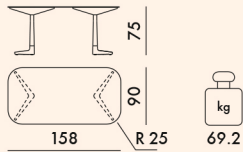

4123
OUTDOOR
Rectangular stoneware top with marble finish

4124
OUTDOOR
Rectangular glass top

4160
INDOOR
Rectangular stoneware top with marble finish

EN 1022:2005
EN 15372:2008 par. 5
EN 1730:2000

Level reached
Compliant
Compliant

6.2	3
6.3	3
6.4	3
6.5	3
6.6	3
6.8	3

Model	Top Weight (kg)	Leg Weight (kg)	Box Weight (kg)	Box Dimensions (cm)
4084/4085	1 top: 63.0	1 leg: 19.0	0.200	200X125X8
4123/4124	1 top: 44.0	1 leg: 19.0	0.125	165X95X8
4125/4126	1 top: 68.8	1 leg: 19.0	0.589	81X79X92
4160	1 top: 101.0	1 leg: 19.0	0.257	245X107X12