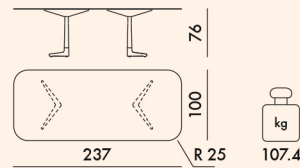

4123
OUTDOOR
Rectangular stoneware top with marble finish

4124
OUTDOOR
Rectangular glass top

4160
INDOOR
Rectangular stoneware top with marble finish

EN 1022:2005
EN 15372:2008 par. 5
EN 1730:2000

Level reached
Compliant
Compliant

6.2	3
6.3	3
6.4	3
6.5	3
6.6	3
6.8	3

Model	Top Weight (kg)	Leg Weight (kg)	Box Weight (kg)	Box Dimensions (cm)
4084/4085	1 top: 63.0	1 leg: 19.0	0.200	200X125X8
4123/4124	1 top: 44.0	1 leg: 19.0	0.125	165X95X8
4125/4126	1 top: 68.8	1 leg: 19.0	0.589	81X79X92
4160	1 top: 101.0	1 leg: 19.0	0.257	245X107X12