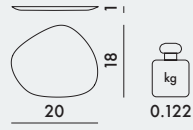

1236

MATERIAL

Melamine

OPAQUE

02
Orange

09
Black

CM
Black
Grey
Tortoise

1236

1 set of three

2.28

0.011

54X5X40