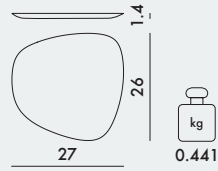

NAMASTÉ 2015

Design Jean-Marie Massaud

ph. Riccardo Marchetti

1236

MATERIAL

Melamine

OPAQUE

02
Orange

09
Black

CM
Black
Grey
Tortoise

1236

1 set of three

2.28

0.011

54X5X40