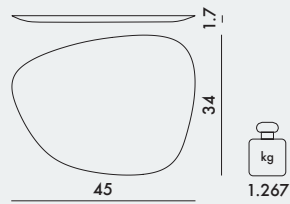

1236

MATERIAL

Melamine

OPAQUE

02
Orange

09
Black

CM
Black
Grey
Tortoise

1236

1 set of three

2.28

0.011

54X5X40