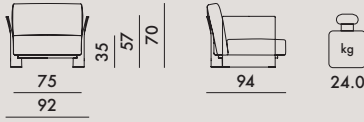

POP 2007

Design Piero Lissoni with Carlo Tamborini

6041

Transparent frame

6241

Black frame

A6041/A6241

FRAME

Transparent or batch-dyed polycarbonate

SEAT AND BACKREST

Goose down and flock cushions