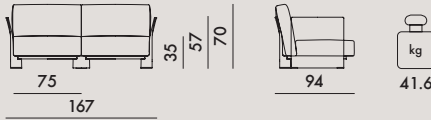

6242

Black frame

A6042/A6242

6043

Transparent frame