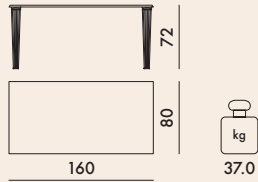

TOPTOP 2007

Design Philippe Starck with Eugeni Quitllet

4245

Lacquered top