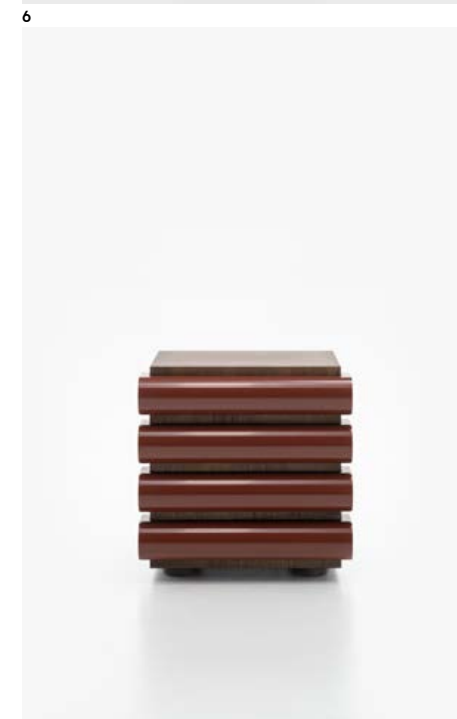

Acerbis

Remasters