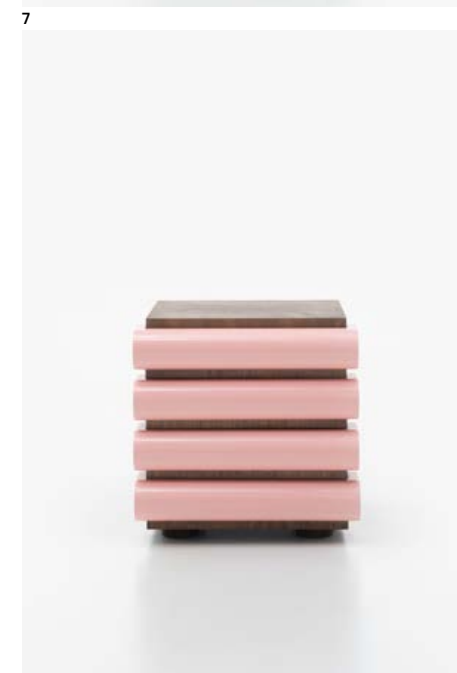

Acerbis

Remasters