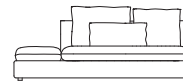

### RIGHT / LEFT ARM

Length: 160 cm  
Depth: 100 cm  
Height: 70 cm  
Seat Height: 40 cm

### LARGE CENTER

Width: 212 cm  
Length: 100 cm  
Height: 75 cm  
Seat Height: 40 cm