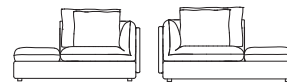

LARGE CENTER

Width: 212 cm
Length: 100 cm
Height: 75 cm
Seat Height: 40 cm