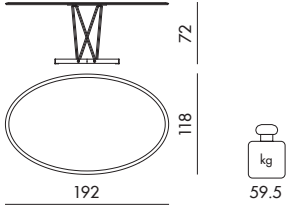

4941

FRAME

Chrome-plated steel

C
Chrome

TOP

wood with MDF inner support, clad on both sides with wood veneer and varnished.

F
Ash

N
Walnut

B
Brown

Product made of FSC™ certified wood

The mark of responsible forestry

4941

1 top
1 frame

49.0
15.0

0.154
0.041

201X128X6
107X43X9