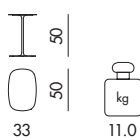

NEW!

THIERRY 2021

Design Piero Lissoni

4040

4041

4042

4043

x3 KIT h. 40 + h. 45 + h. 50

FRAME

Painted steel

TOP

Back-painted tempered plate glass

BO
Burgundy

BL
Blue

GR
Grey

	level achieved
EN 1730:2012	Compliant
EN 15372:2016	Compliant
5.1	Compliant.
5.2	Compliant.
6.2	L3
6.3	L3
6.4.2	L3
6.5	L3
6.6	L3
6.9	L3
7.2	Compliant.

Model	Quantity	Weight (kg)	Volume (m³)	Dimensions (cm)
4042	1	13.0	0.152	60X55X46.5
4041	1	13.5	0.162	50X57X57
4040	1	15.5	0.159	60X60X45
4043	1	13.0	0.152	60X55X46.5
	1	13.5	0.162	50X57X57
	1	15.5	0.159	60X60X45